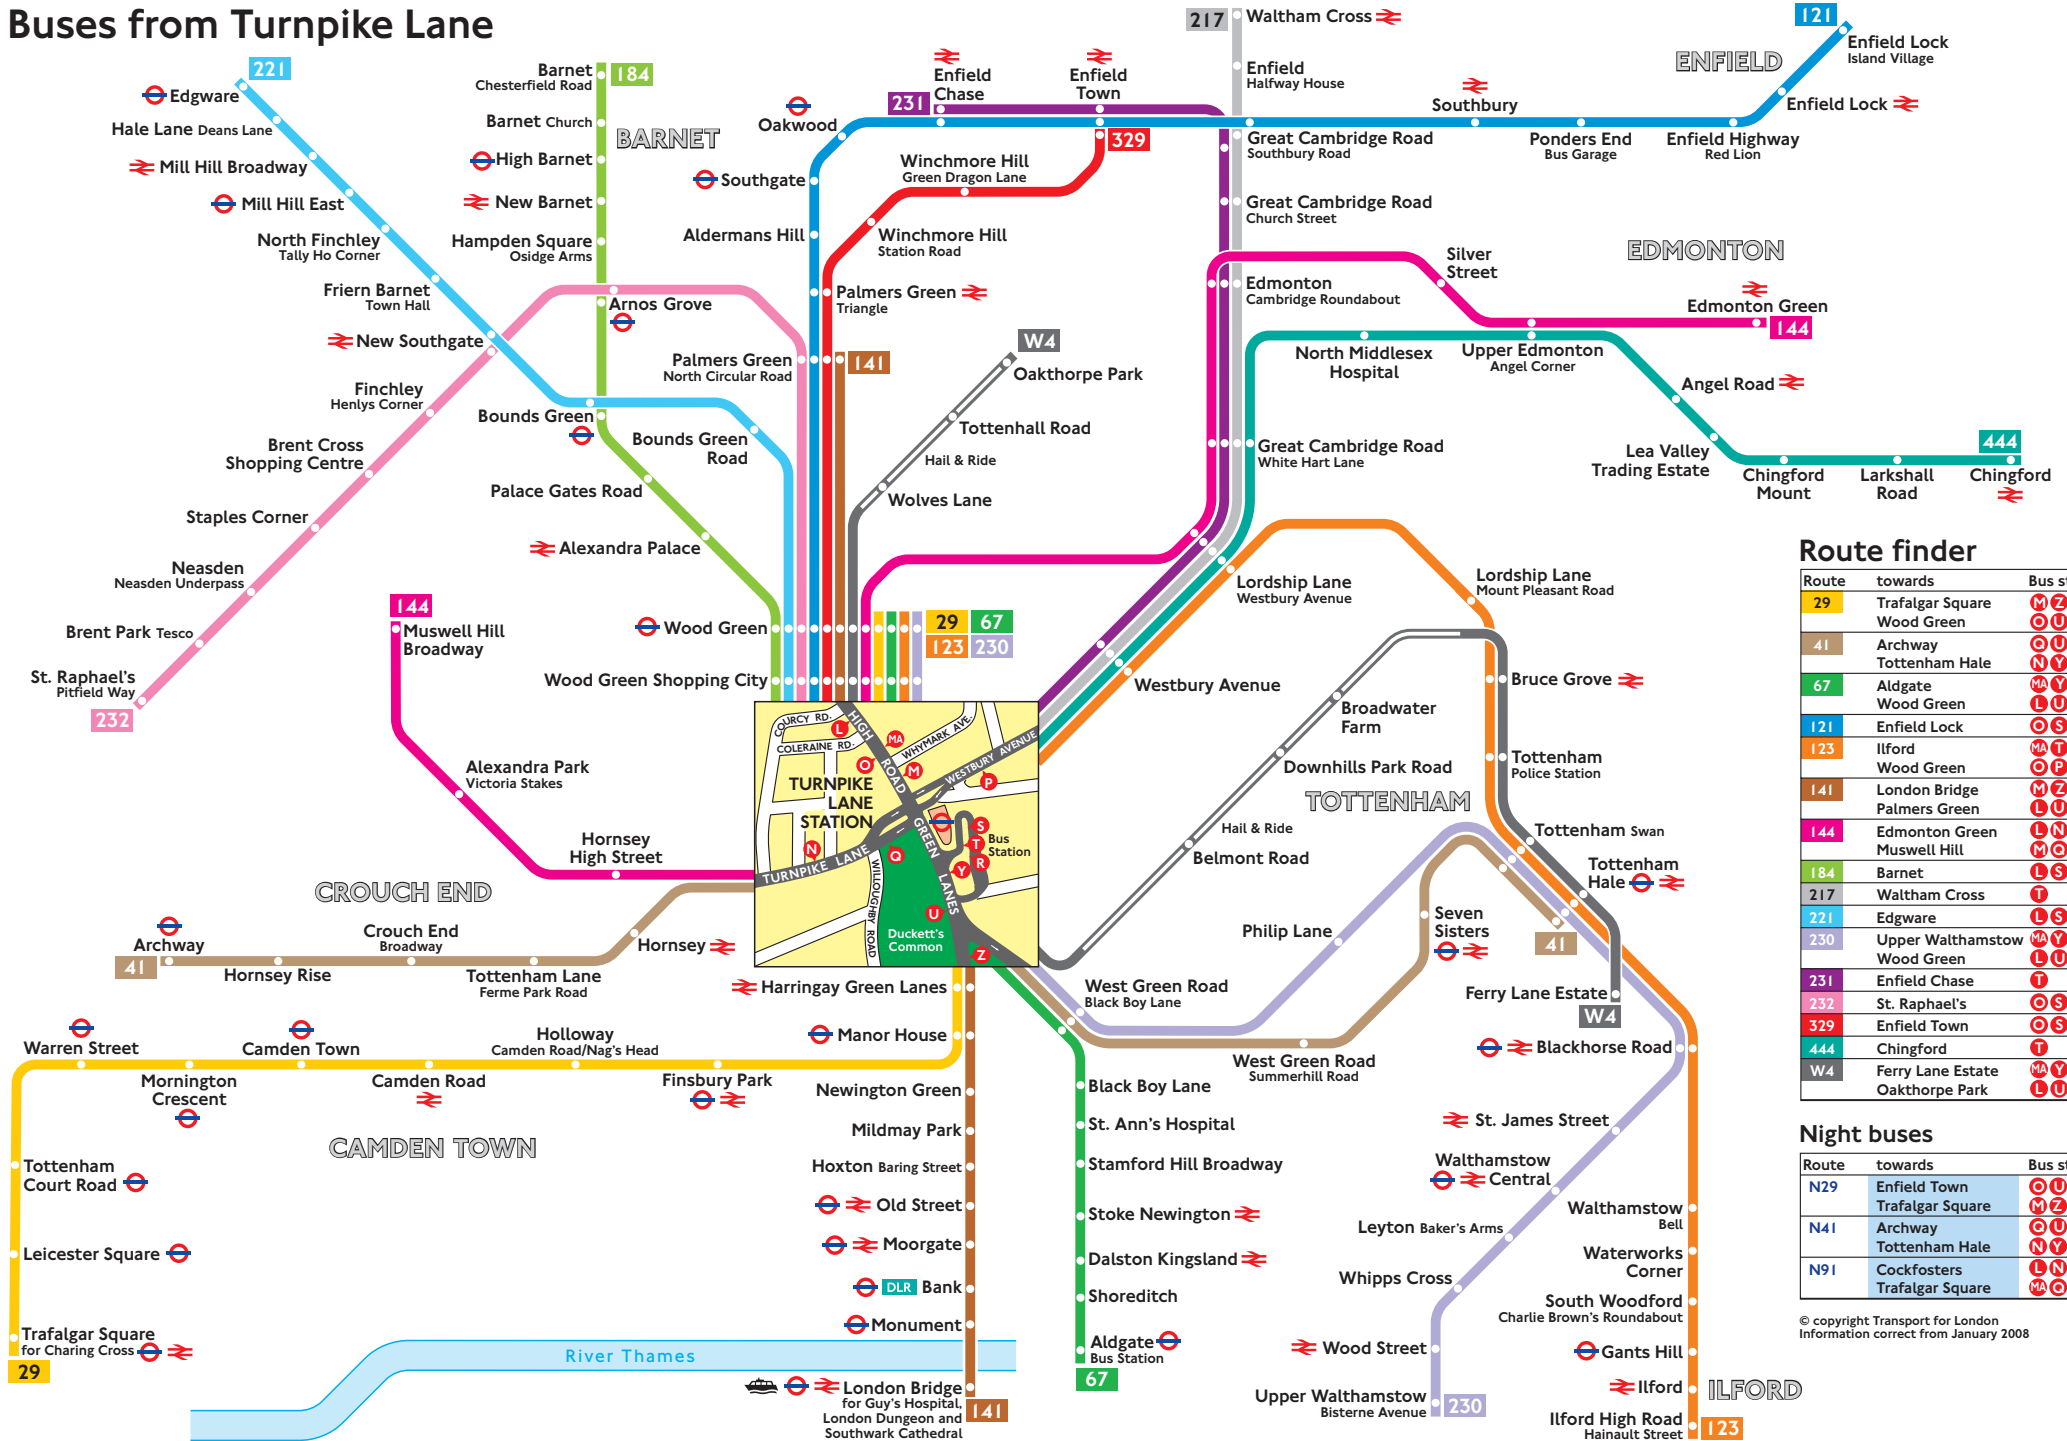

Buses from Turnpike Lane

Route finder

Route	towards	Bus stops
29	Trafalgar Square	M Z
	Wood Green	O U
41	Archway	O U
	Tottenham Hale	N Y
67	Aldgate	M A Y
	Wood Green	L U
121	Enfield Lock	O S
123	Ilford	M A T
	Wood Green	O P
141	London Bridge	M Z
	Palmers Green	L U
144	Edmonton Green	L N T
	Muswell Hill	M O R
184	Barnet	L S
217	Waltham Cross	T
221	Edgware	L S
230	Upper Walthamstow	M A Y
	Wood Green	L U
231	Enfield Chase	T
232	St. Raphael's	O S
329	Enfield Town	O S
444	Chingford	T
W4	Ferry Lane Estate	M A Y
	Oakthorpe Park	L U

Night buses

Route	towards	Bus stops
N29	Enfield Town	O U
	Trafalgar Square	M Z
N41	Archway	O U
	Tottenham Hale	N Y
N91	Cockfosters	L N
	Trafalgar Square	M A C

© copyright Transport for London
Information correct from January 2008