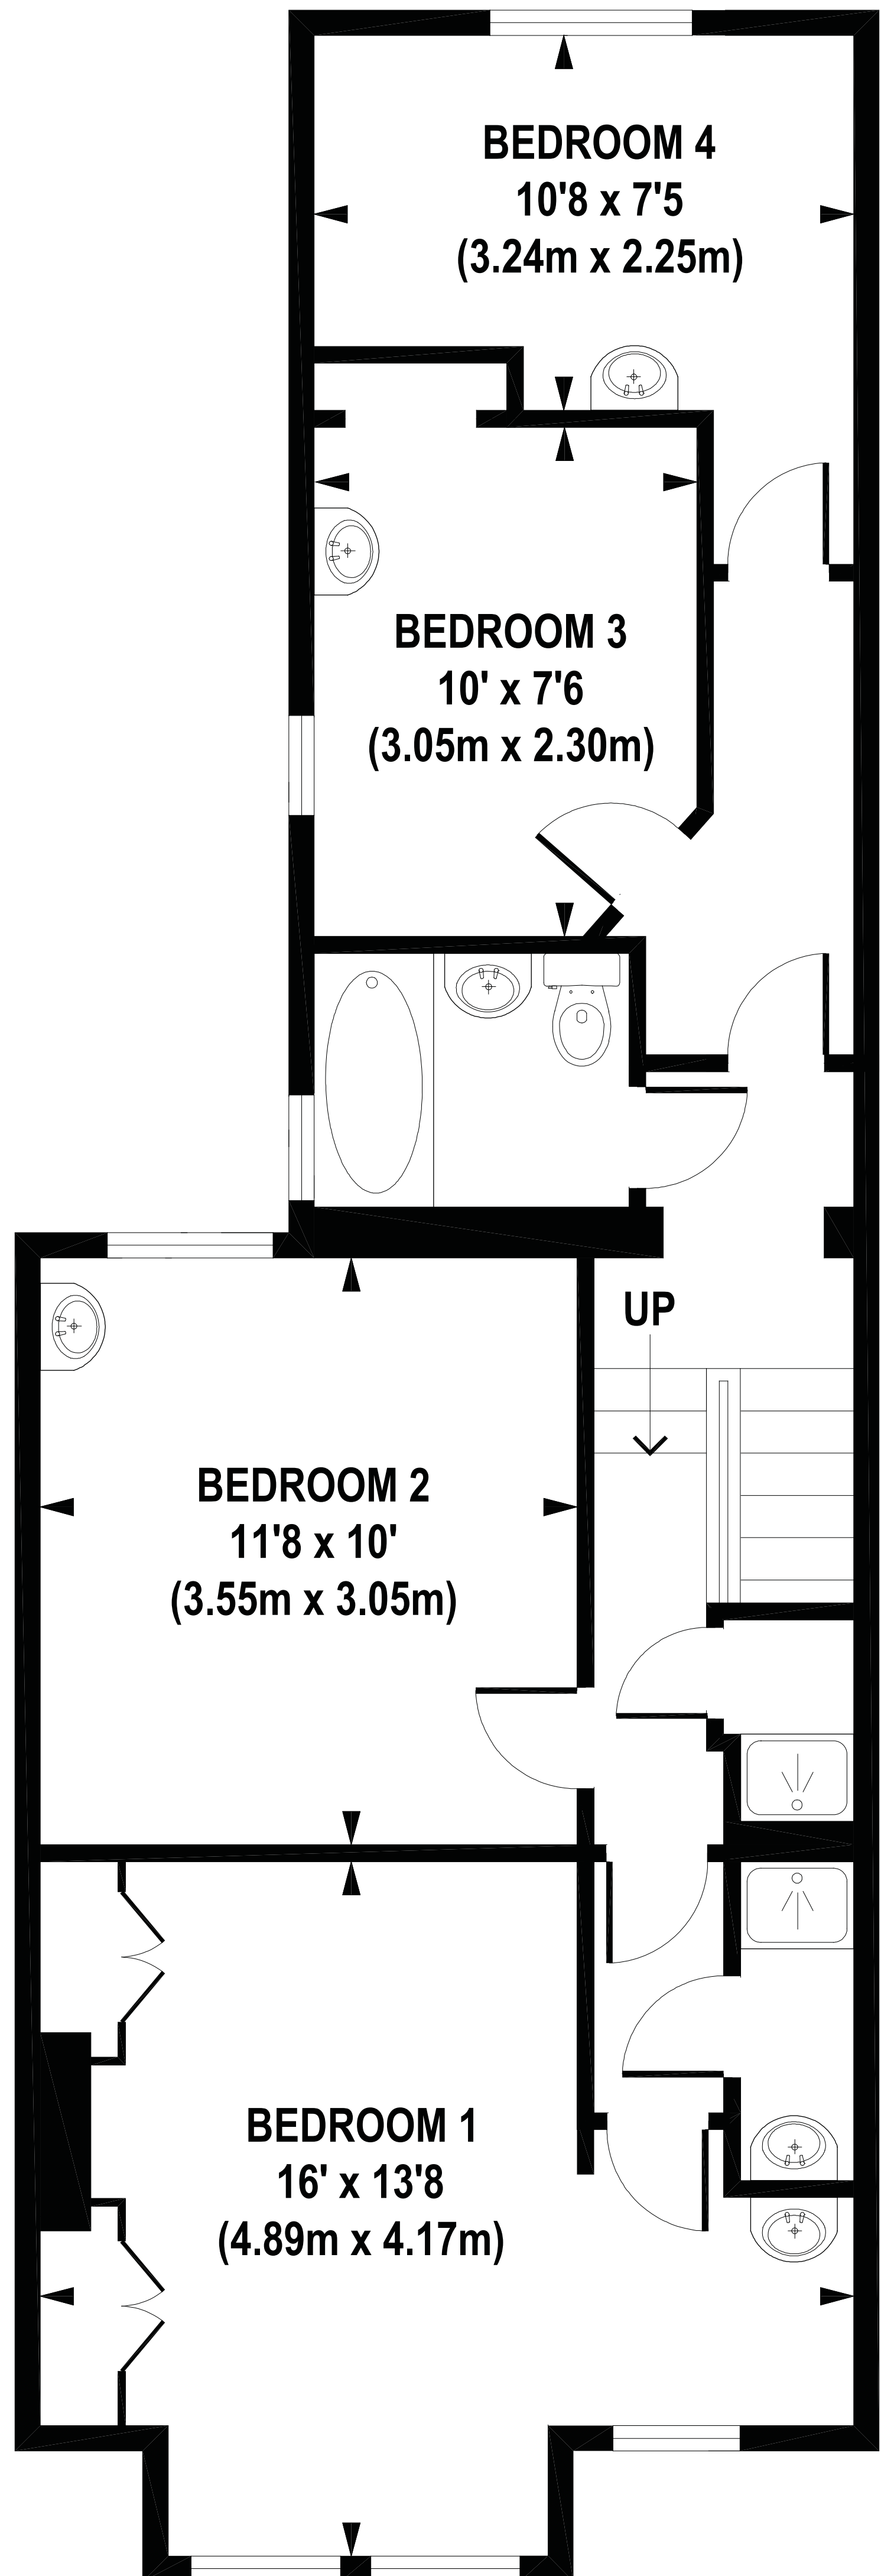

**GROUND FLOOR**  
GROSS INTERNAL  
FLOOR AREA 630 SQ FT

**FIRST FLOOR**  
GROSS INTERNAL  
FLOOR AREA 644 SQ FT

**APPROX. GROSS INTERNAL FLOOR AREA 1274 sq. ft / 118.39 sq. m**

Floorplan is for illustrative purposes only and is not to scale.  
Every attempt has been made to ensure the accuracy of the floorplan shown, however all measurements, fixtures, fittings and data shown are an approximate interpretation for illustrative purposes only.  
Liability for errors, omissions or mis-statement through negligence or otherwise is hereby excluded.