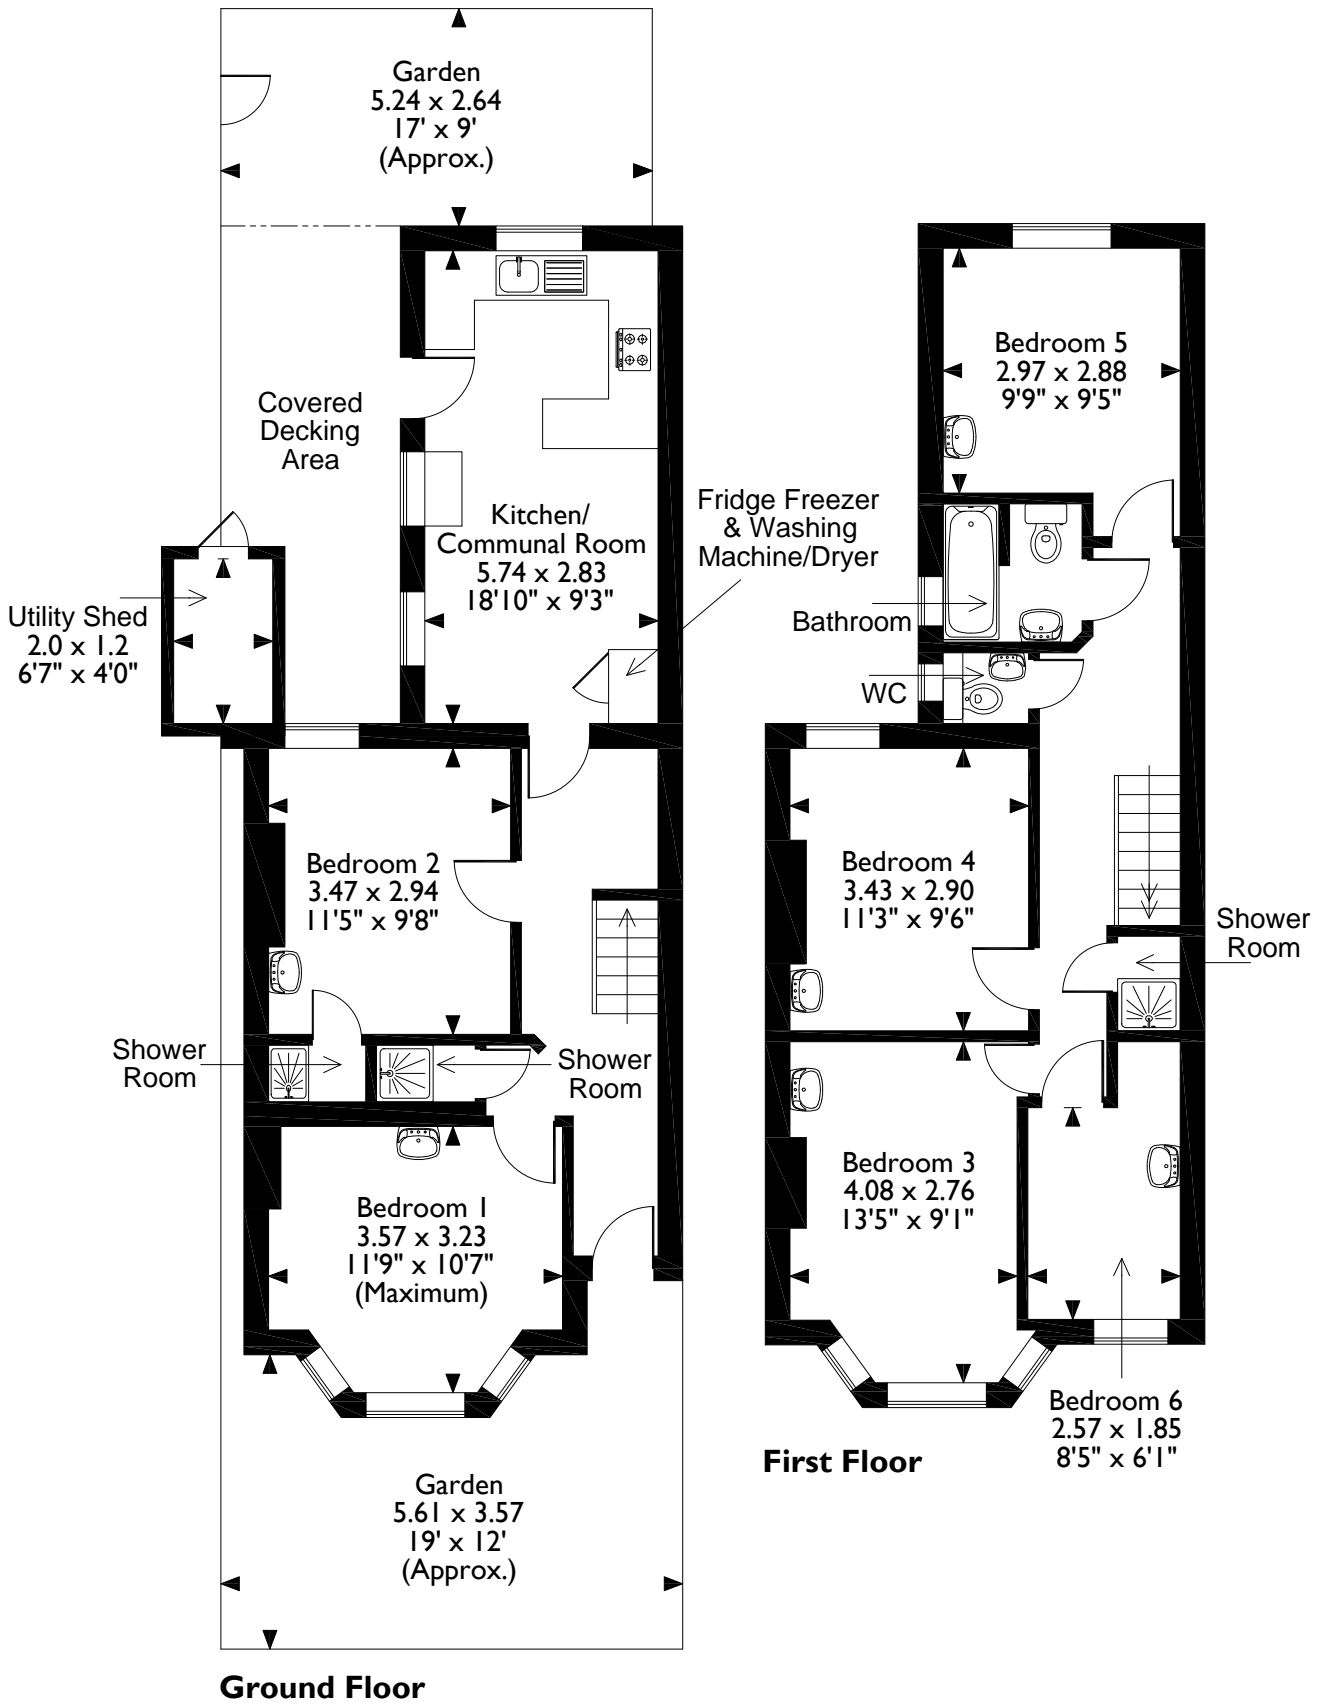

Warwick Gardens, N4
Approximate Gross Internal Area
1108 Sq Ft/103 Sq M

ILLUSTRATIVE PURPOSES ONLY The position & size of doors, windows, appliances and other features are approximate only. Unauthorized reproduction prohibited.