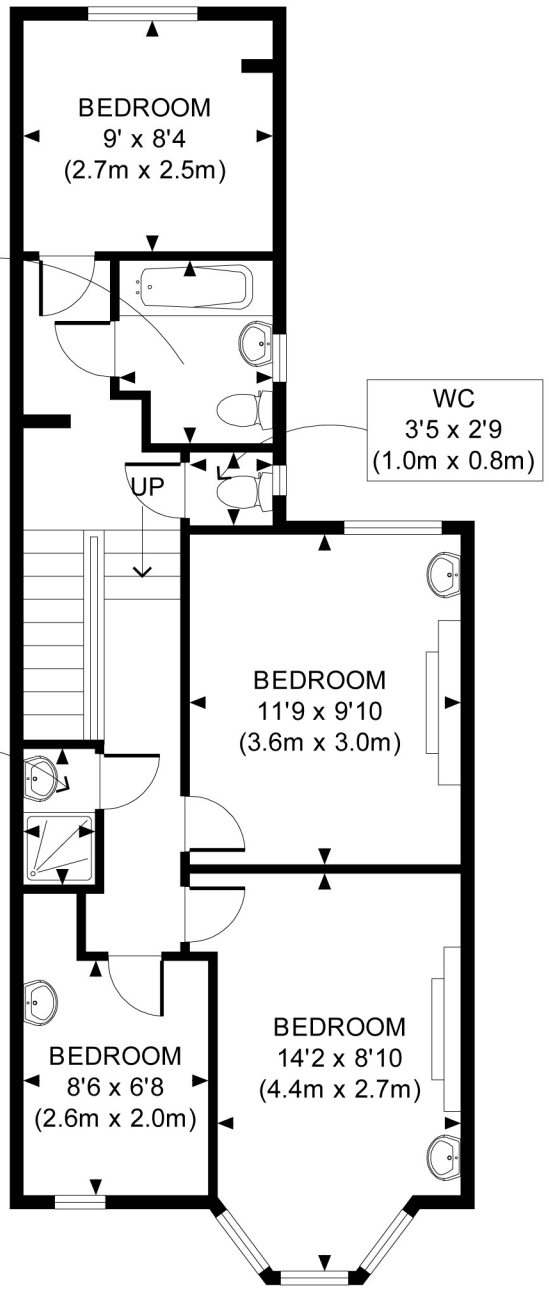

GROUND FLOOR  
GROSS INTERNAL  
FLOOR AREA 571 SQ FT

FIRST FLOOR  
GROSS INTERNAL  
FLOOR AREA 558 SQ FT

APPROX. GROSS INTERNAL FLOOR AREA 1129 SQ FT / 105 SQ M  
Ref: GCPLACEGROUPUK - 240910 Copyright **photoplan.co.uk**  
Floorplans are for identification and guideline purposes only, not to scale.  
Compliant with RICS code of measuring practice.