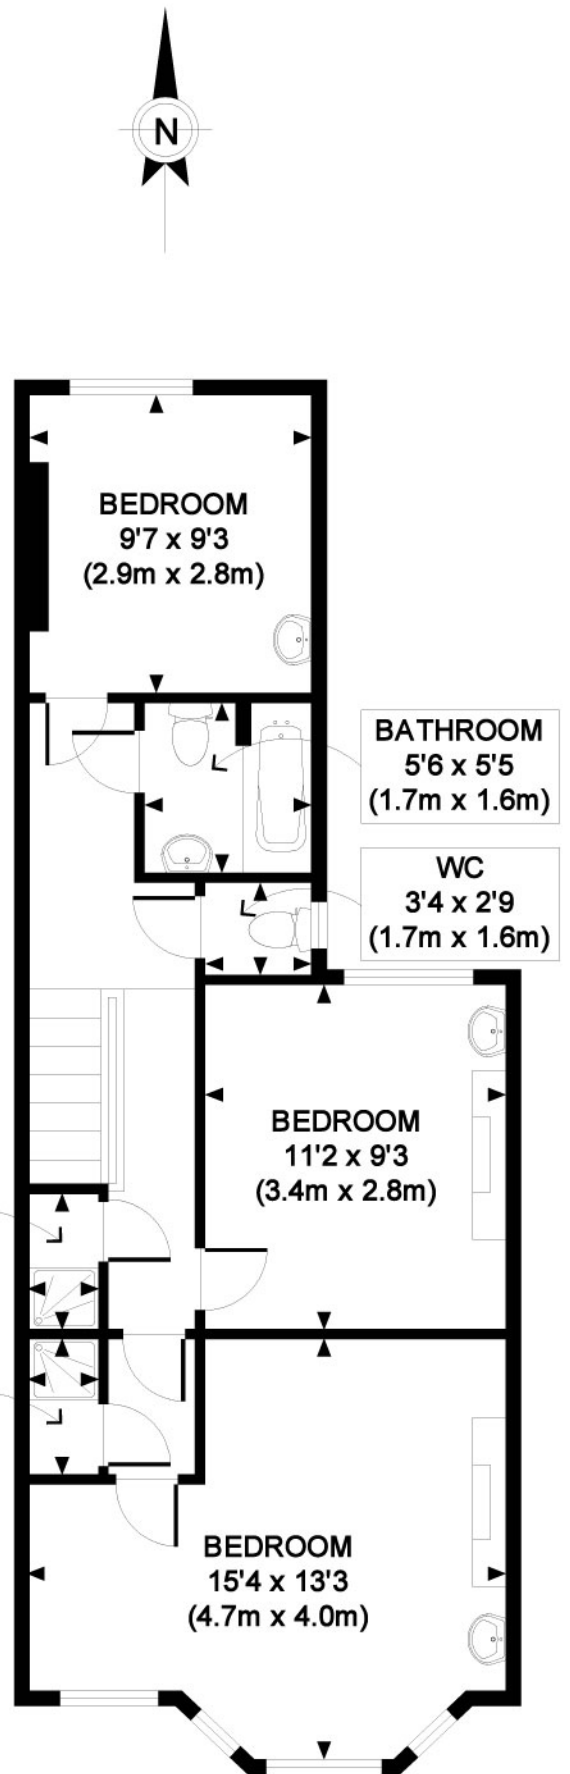

**GROUND FLOOR**  
GROSS INTERNAL  
FLOOR AREA 529 SQ FT

**FIRST FLOOR**  
GROSS INTERNAL  
FLOOR AREA 537 SQ FT

APPROX. GROSS INTERNAL FLOOR AREA 1066 SQ FT / 99 SQ M  
Ref: GCPLACEGROUP - 200810 Copyright [photoplan.co.uk](http://photoplan.co.uk)

Floorplans are for identification and guideline purposes only, not to scale.  
Compliant with RICS code of measuring practice.