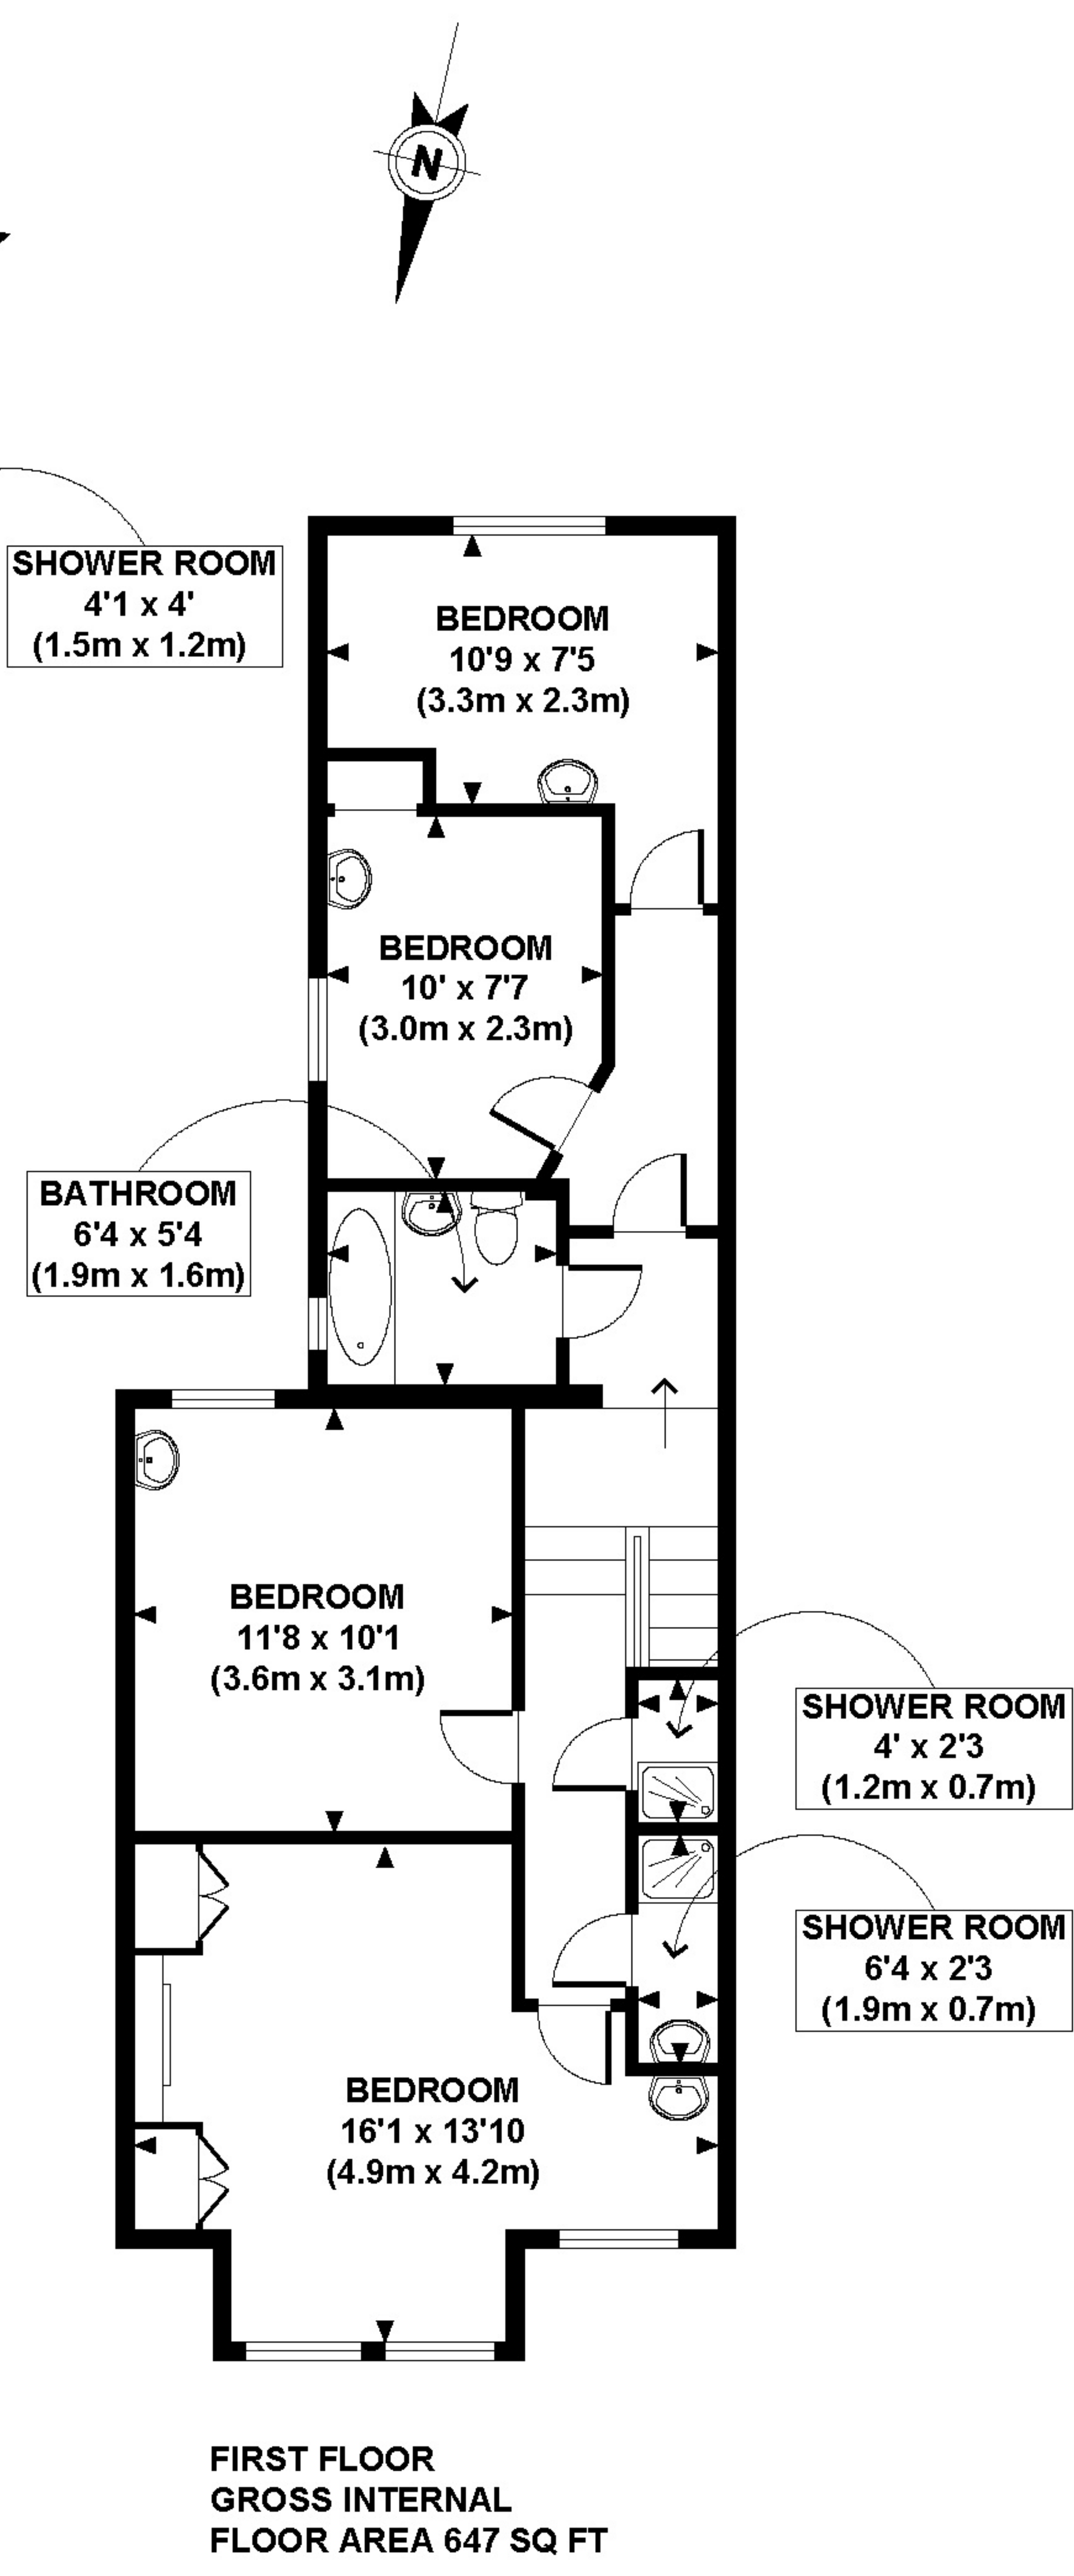

**GROUND FLOOR
GROSS INTERNAL
FLOOR AREA 640 SQ FT**

APPROX. GROSS INTERNAL FLOOR AREA 1287 SQ FT / 120 SQ M
 Ref: MJ PLACE GROUP - 060810 Copyright **photoplan.co.uk**
 Floorplans are for identification and guideline purposes only, not to scale.
 Compliant with RICS code of measuring practice.